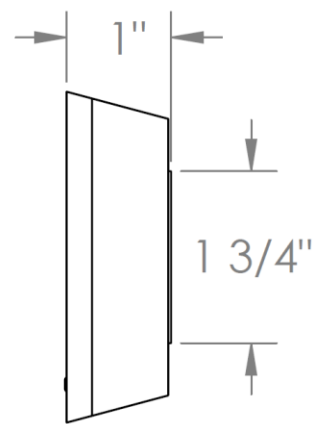

36-WTR2-BL1

Wall Mounted 2-Valve Shower Trim with Alignment Kit
For use with SS-506 concealed rough

36-WTR2-CM

Wall Mounted 2-Valve Shower Trim with Alignment Kit
For use with SS-506 concealed rough

36-WTR2-WM

Wall Mounted 2-Valve Shower Trim with Alignment Kit
For use with SS-506 concealed rough