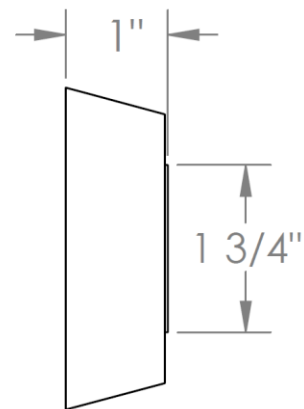

36-WTR2-BL1

Wall Mounted 2-Valve Shower Trim with Alignment Kit
For use with SS-506 concealed rough

36-WTR2-CM

Wall Mounted 2-Valve Shower Trim with Alignment Kit
For use with SS-506 concealed rough

36-WTR2-WM

Wall Mounted 2-Valve Shower Trim with Alignment Kit
For use with SS-506 concealed rough